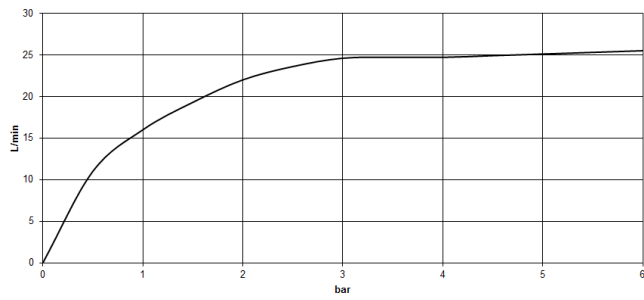

VAIA

25 943 809
mm [inches]

Flow rate chart

Codes & Standards

ASME
A112.18.1/CSA
B125.1

California Energy
Commission
(CEC)

VAIA Two-hole bath mixer for free-standing assembly with hand shower set -
Brushed Platinum