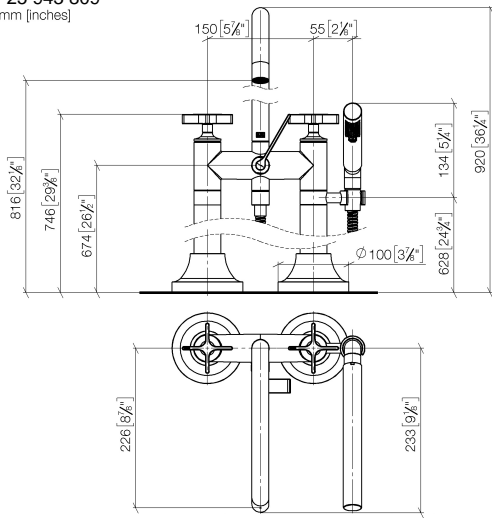

Required miscellaneous

- Concealed floor mounting -**
- max. recess depth 160 mm
 - min. recess depth 80 mm

35 951 970-90
0010

**VAIA Two-hole bath mixer for free-standing assembly with hand shower set -
Brushed Platinum**

VAIA

25 943 809
mm [inches]

Flow rate chart

Codes & Standards

ASME
A112.18.1/CSA
B125.1

California Energy
Commission
(CEC)

VAIA Two-hole bath mixer for free-standing assembly with hand shower set -
Brushed Platinum

VAIA

25 943 809

Spare parts list

No.	Item Number	Name	Quantity used	Delivery time
1	90 20 80 010 01-06	handle (cold)	1	10
2	90 90 03 131 00 90	top	1	2
3	90 28 22 317 00-06	spout	1	10
4	09 24 03 273-06	nipple	1	10
5	90 14 10 032 00 90	seal	1	2
6	90 21 10 011 00 90	diverter	1	2
7	90 20 80 011 01-06	handle (hot)	1	10
8	90 20 80 015 02-06	handle	1	10
9	04 24 04 189 00-06	nipple	1	10
10	90 14 20 002 00 90	seal	1	2
11	28 019 979-06	Hand shower - Brushed Platinum	1	10
12	90 30 02 072 00-06	Metal shower hose 1/2" x 3/8" x 1250 mm - Brushed Platinum	1	10
13	90 18 40 035 00 90	sleeve	1	2
14	04 28 10 029 01-06	holder	1	10
15	09 29 05 021 20 90	nipple	2	2
16	09 14 10 112 90	seal	4	2
17	90 14 10 055 00 90	seal	4	2
18	09 28 10 028-06	sleeve	1	10
19	90 27 80 019 00-06	rosette	2	10
20	09 23 30 040-07	nut	2	30
21	09 24 03 121-06	nipple	1	10
22	09 23 01 131 90	back-flow preventer	1	2
23	09 21 02 143-06	sleeve	1	10
24	90 14 20 026 00 90	seal	1	2
25	04 28 22 009 20-06	connection	2	10
26	09 14 10 081 90	seal	2	2
27	09 24 03 094-07	nipple	2	30
28	04 23 10 023 00 90	fixing set	6	2
29	09 30 11 130-07	connection	2	30
30	09 24 03 081 10 90	extension	4	2
31	09 24 03 080 90	extension	2	2